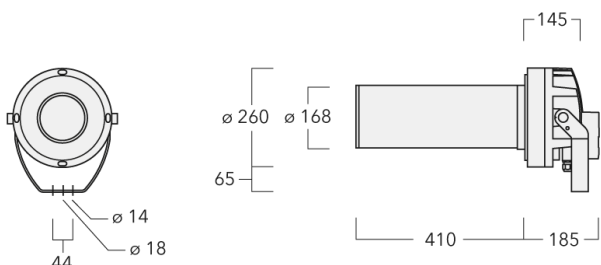

**Description**

IP66, Class I. Class II on request. IK07. Marine-grade, die-cast aluminium alloy. 5CE superior corrosion protection including PCS hardware. Silicone CCG® Controlled Compression Gasket. Safety glass lens. One cable gland. Second gland for through wiring on request. PMMA LED lens array. Factory installed LED circuit board. LED board can be removed for upgrading. Integral EC electronic converter, thermally separated.

Optional 2200 K version up to max. 1050mA available. To be specified at time of ordering.

Configuration with 3 lenses 20°-39°. Extension of the beam angle to 4 lenses 39°-48° on request, to be specified at time of ordering.